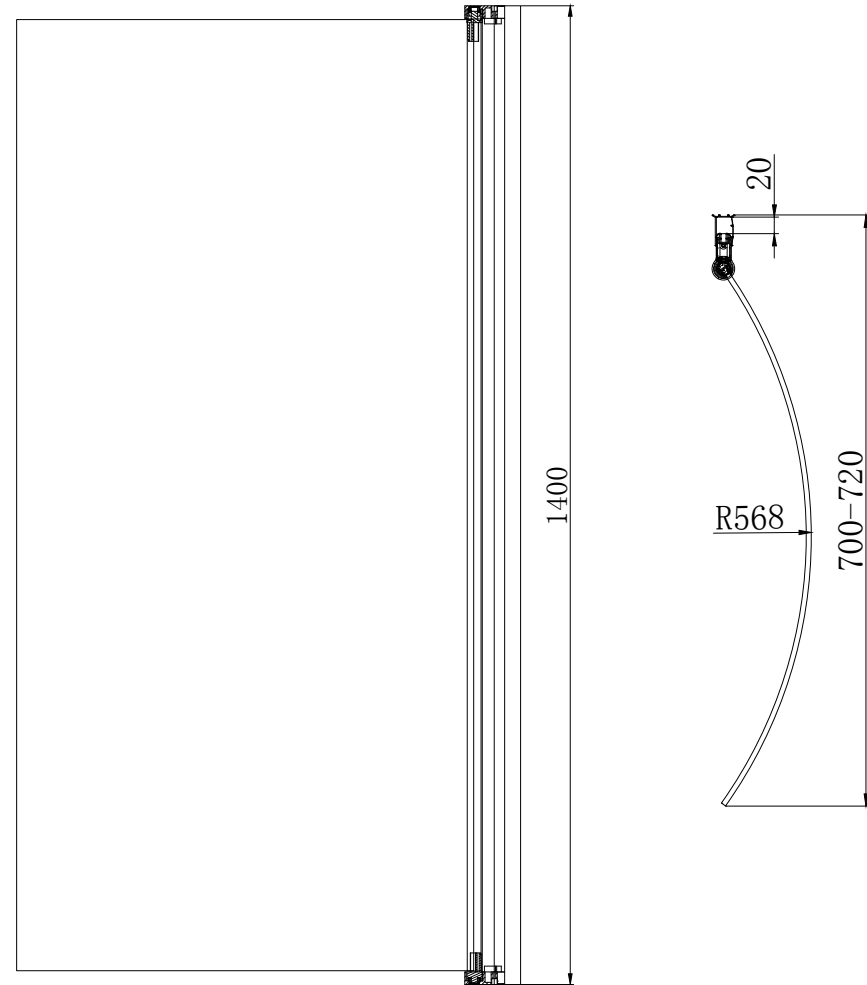

# Sena P Shape Bath Screen

SIZES	H 1400 X W 720
-------	----------------

## FINISH OPTIONS:

Chrome

Matt Black

The information contained on this page was correct at date of issue. Fitting dimensions are provided as a guide only. Some variation may occur due to manufacturing tolerances. We pursue a policy of continuing improvement in design and performance of our products and so reserve the right to change specifications without prior notice.