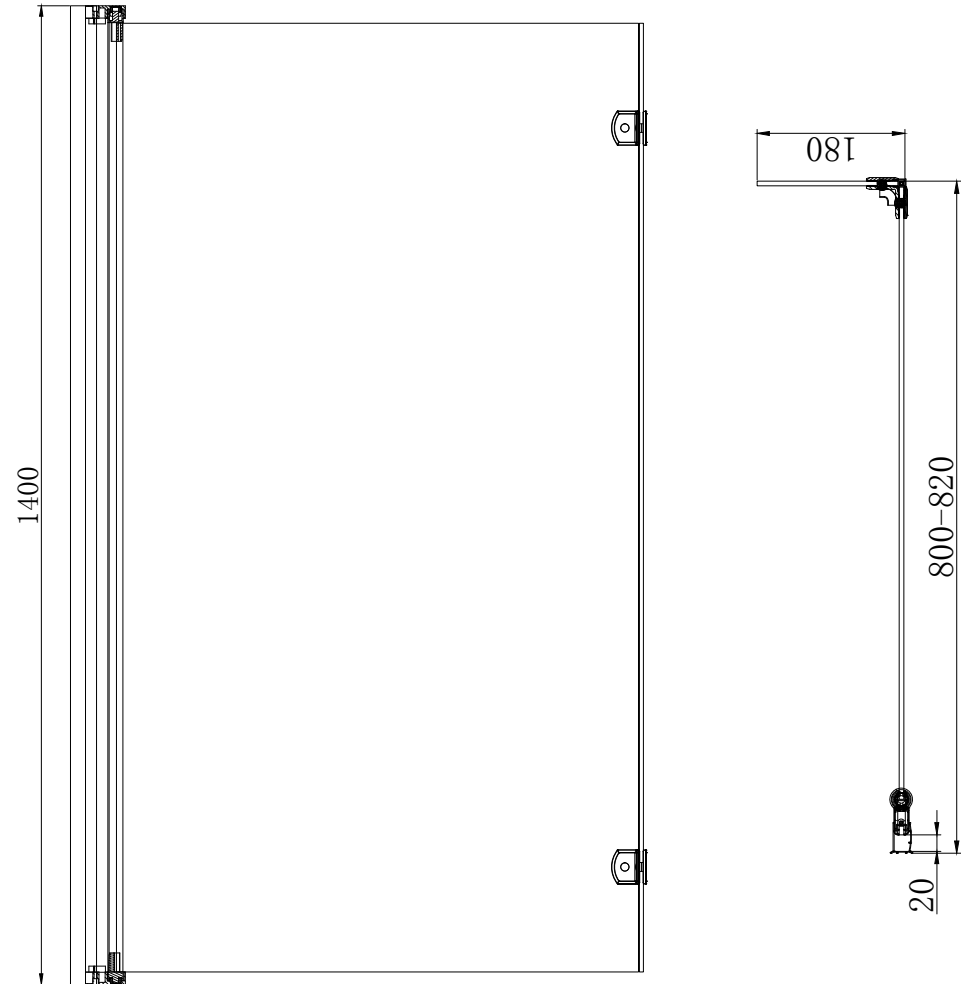

Sena L Shape Bath Screen

SIZES	H 1400 X W 820
-------	----------------

FINISH OPTIONS:

Chrome

Matt Black

The information contained on this page was correct at date of issue. Fitting dimensions are provided as a guide only. Some variation may occur due to manufacturing tolerances. We pursue a policy of continuing improvement in design and performance of our products and so reserve the right to change specifications without prior notice.