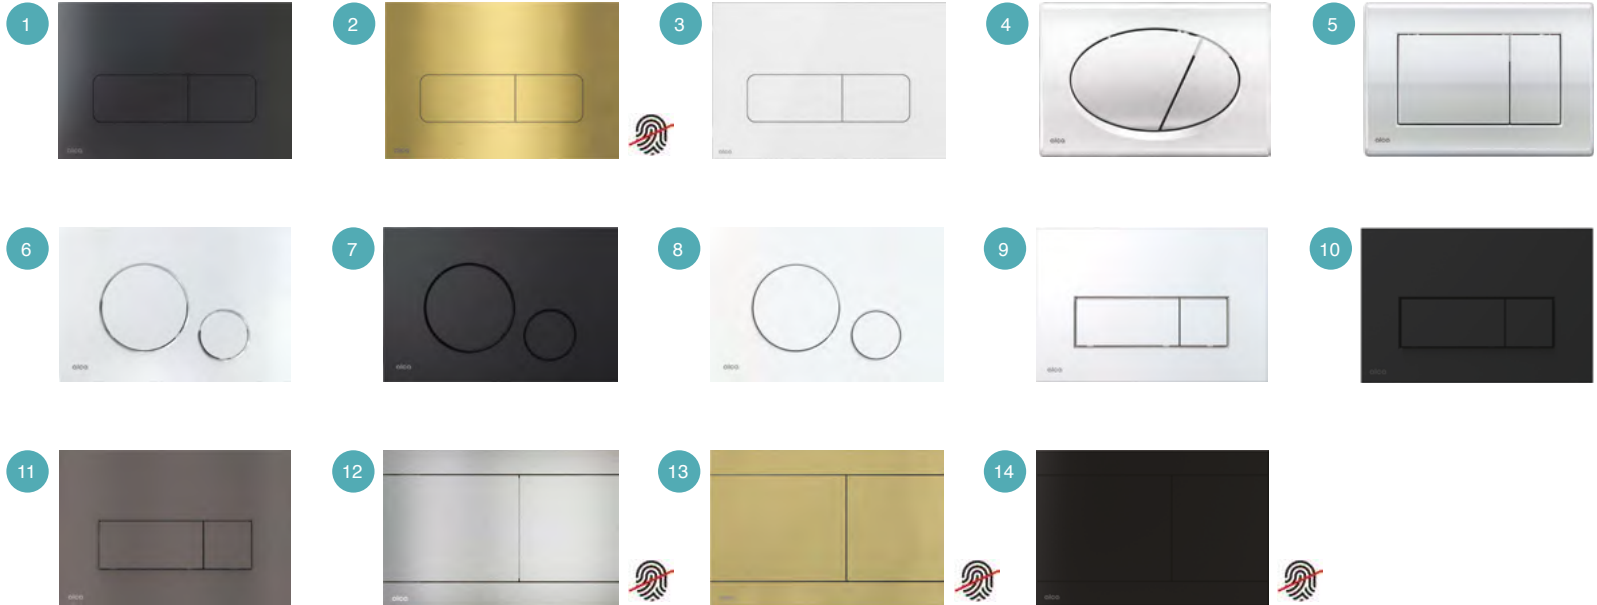

Flush Plates