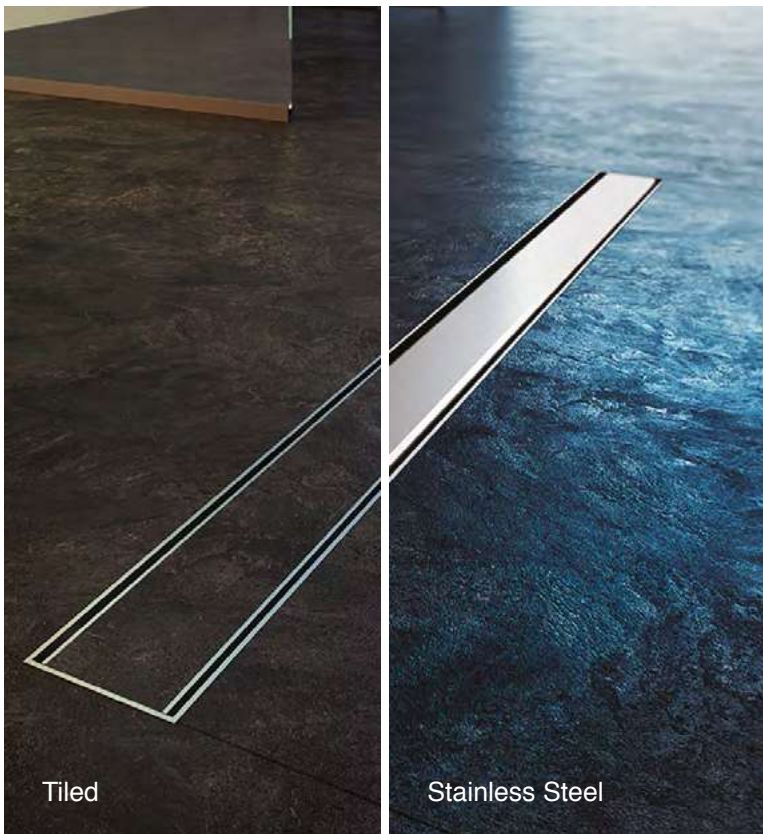

Drains & Gullies

Alca 750mm Linear Shower Drain with Waste

Code	Description	RRP
APZ10BLACK-750M	750mm Linear Shower Drain w/ Waste - Matt Black	£286
APZ10BLACK-750BRASS	750mm Linear Shower Drain w/ Waste - Brushed Brass	£286