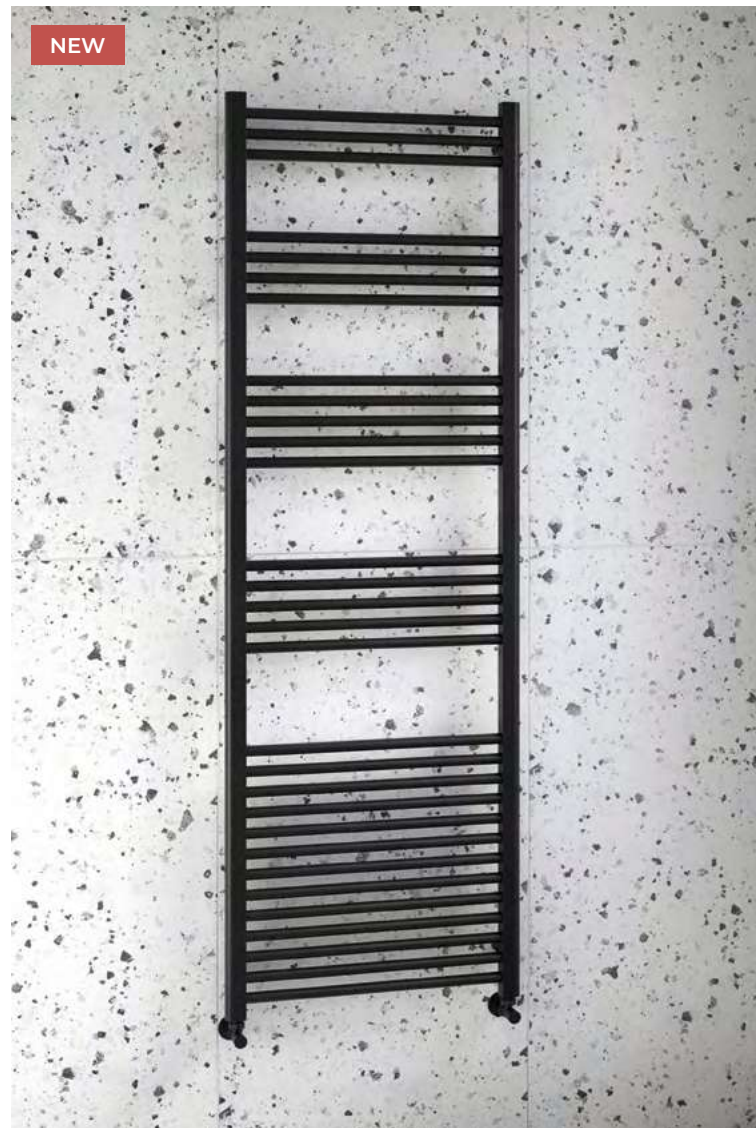

Round Angled Radiator Valves Pair

MSVAROANBL

£32

Round Straight Radiator Valves Pair

MSVAROSTBL

£34

Matt Black - Straight 22mm Bars

Code	Size (mm)	Pipe Centres	Cross Bars	BTU $\Delta$ 50°C	BTU $\Delta$ 60°C	RRP
MSALM18X5STBL	H 1800 x W 500	450	30	2467	3132	£166
MSALM18X6STBL	H 1800 x W 600	550	30	2958	3756	£180