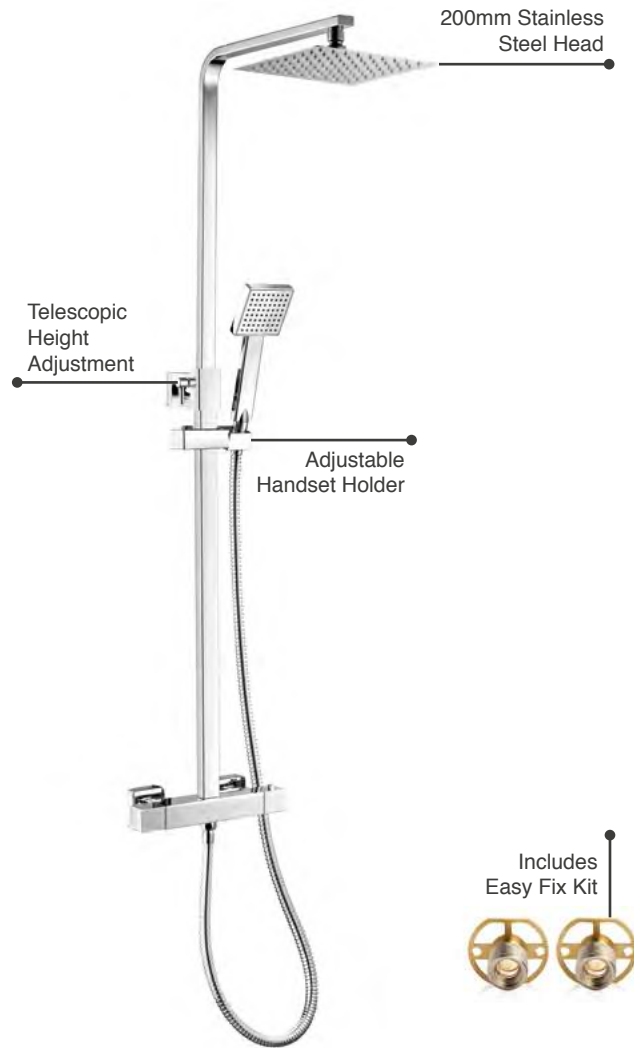

# Exposed Thermostatic Showers

Firm Round Exposed Thermostatic Shower

Code	Description	RRP
MSSHFIRO	Firm Round Thermostatic Shower Chrome	£221
MSSHFIROBL	Firm Round Thermostatic Shower Black	£245

P Minimum bar pressure required to outlet

# Exposed Thermostatic Showers

Firm Square Exposed Thermostatic Shower

Code	Description	RRP
MSSHFISQ	Firm Square Thermostatic Shower Chrome	£264
MSSHFISQBL	Firm Square Thermostatic Shower Black	£291

**P** Minimum bar pressure required to outlet