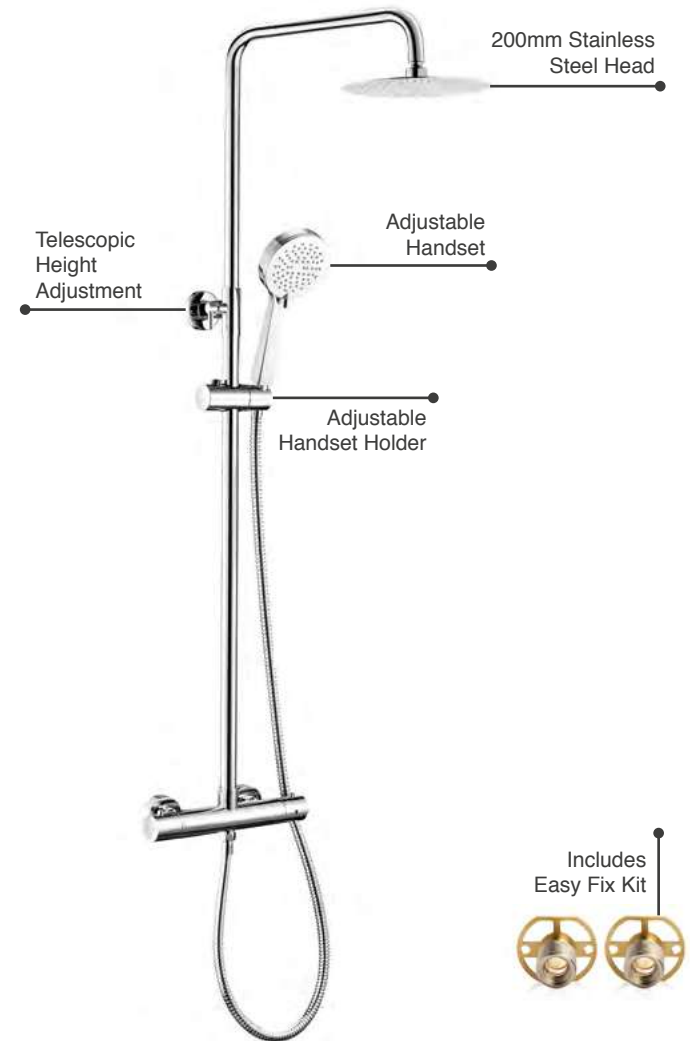

Code	RRP
MSBATWAS4	£48

Pop-Up Bath Waste, Mushroom Plug with Finger Tip Control 60cm

Code	RRP
MSBATWAS2	£36

Bath Waste & Overflow, Brass Flange with Solid Plug & Ball Chain

Code	RRP
MSBATWAS5	£27

Standard Brass Bottle Trap

Code	RRP
MSBOTTRA1	£39

Easy Fix Kit 2

Code	RRP
MSSHEFK2	£27

Wall Mounted Triangular Corner Baskets

Code	Description	RRP
MSACCBS	Wall Mounted Deep Single Triangular Corner Basket	£68
MSACCBD	Wall Mounted Double Triangular Corner Basket	£171

# Exposed Thermostatic Showers

Firm Round Exposed Thermostatic Shower

Code	Description	RRP
MSSHFIRO	Firm Round Thermostatic Shower Chrome	£221
MSSHFIROBL	Firm Round Thermostatic Shower Black	£245

P Minimum bar pressure required to outlet