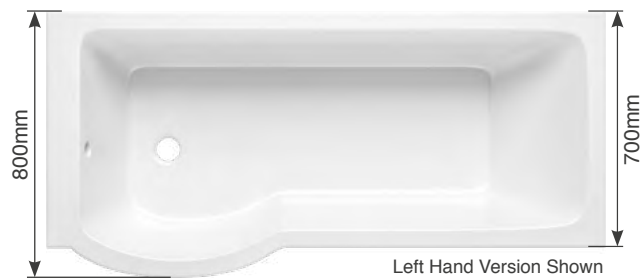

# Shower Baths

P Shape Bath & Sena P Shape Bath Screens

Code	Description	RRP
PSHAPE170LH	P Shape 1700mm Left Hand Shower Bath	£442
PSHAPE170RH	P Shape 1700mm Right Hand Shower Bath	£442
<b>NEW</b> MSSE6PSBSCP	Sena P Shape Bath Screen - Height 1400mm - Chrome	£180
<b>NEW</b> MSSE6PSBSBL	Sena P Shape Bath Screen - Height 1400mm - Black	£200
PSHAPEBP170	P Shape 1700mm Front Panel - Height 510mm	£116
PLSHAPEBP70	P Shape / L Shape 700mm End Panel - Height 510mm	£125