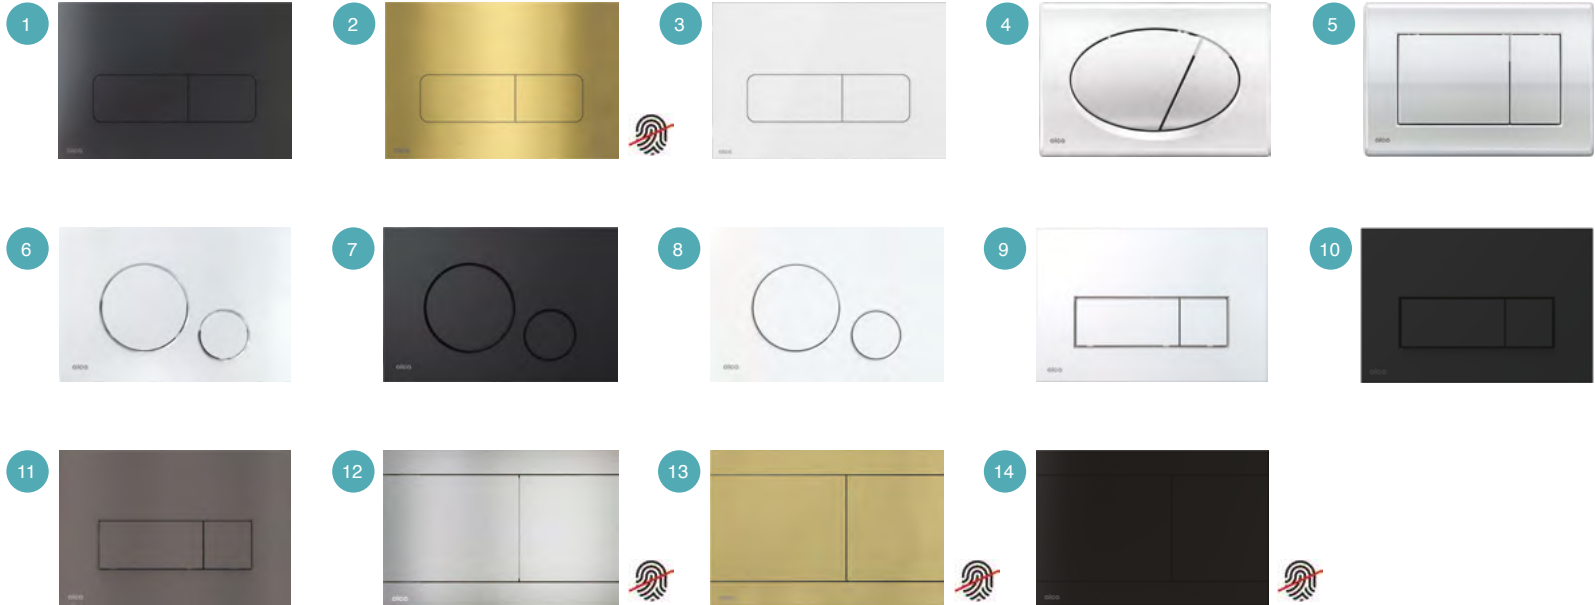

Flush Plates