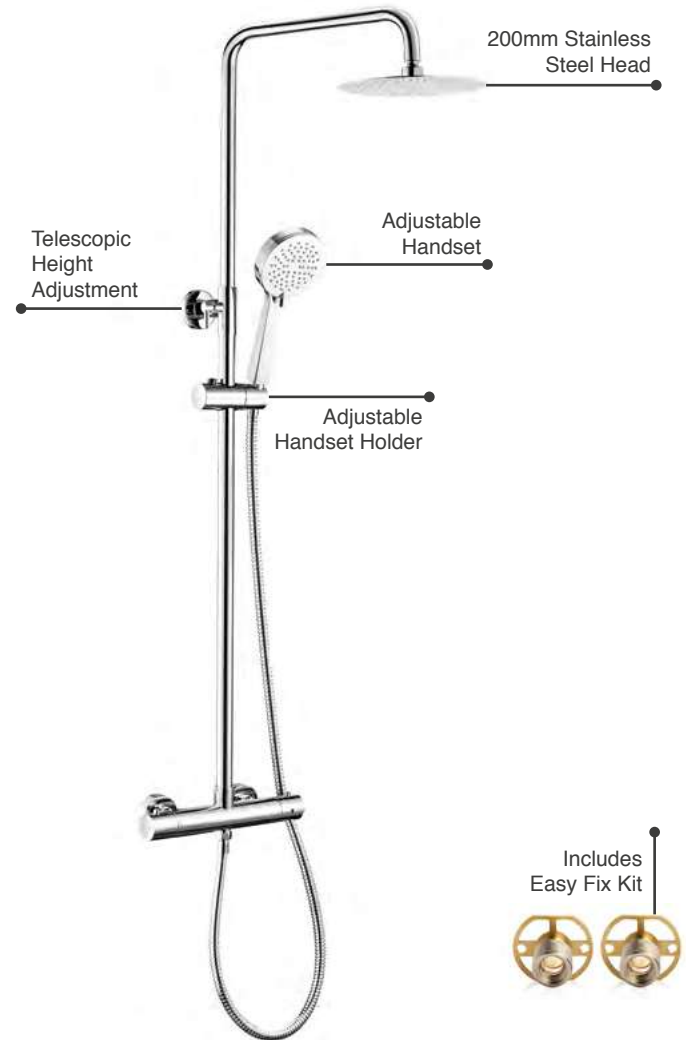

Exposed Thermostatic Showers

Firm Round Exposed Thermostatic Shower

Code	Description	RRP
MSSHFIRO	Firm Round Thermostatic Shower Chrome	€269
MSSHFIROBL	Firm Round Thermostatic Shower Black	€298

[P] Minimum bar pressure required to outlet