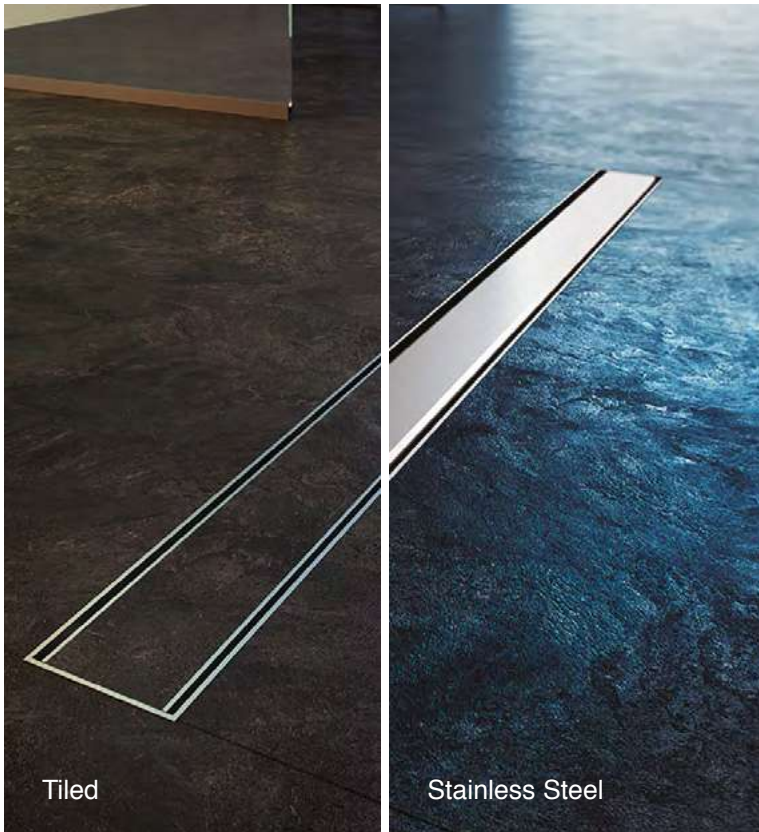

Alca 750mm Linear Shower Drain with Waste

Code	Description	RRP
APZ10BLACK-750M	750mm Linear Shower Drain w/ Waste - Matt Black	€347
APZ10BLACK-750BRASS	750mm Linear Shower Drain w/ Waste - Brushed Brass	€347