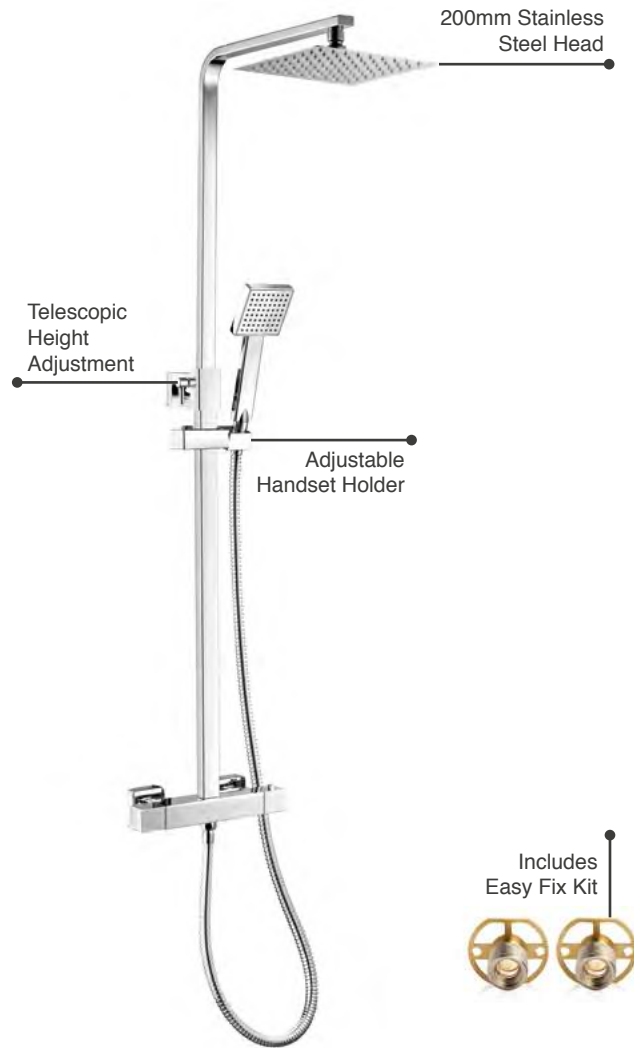

Exposed Thermostatic Showers

Firm Square Exposed Thermostatic Shower

Code	Description	RRP
MSSHFISQ	Firm Square Thermostatic Shower Chrome	€320
MSSHFISQBL	Firm Square Thermostatic Shower Black	€352

P Minimum bar pressure required to outlet