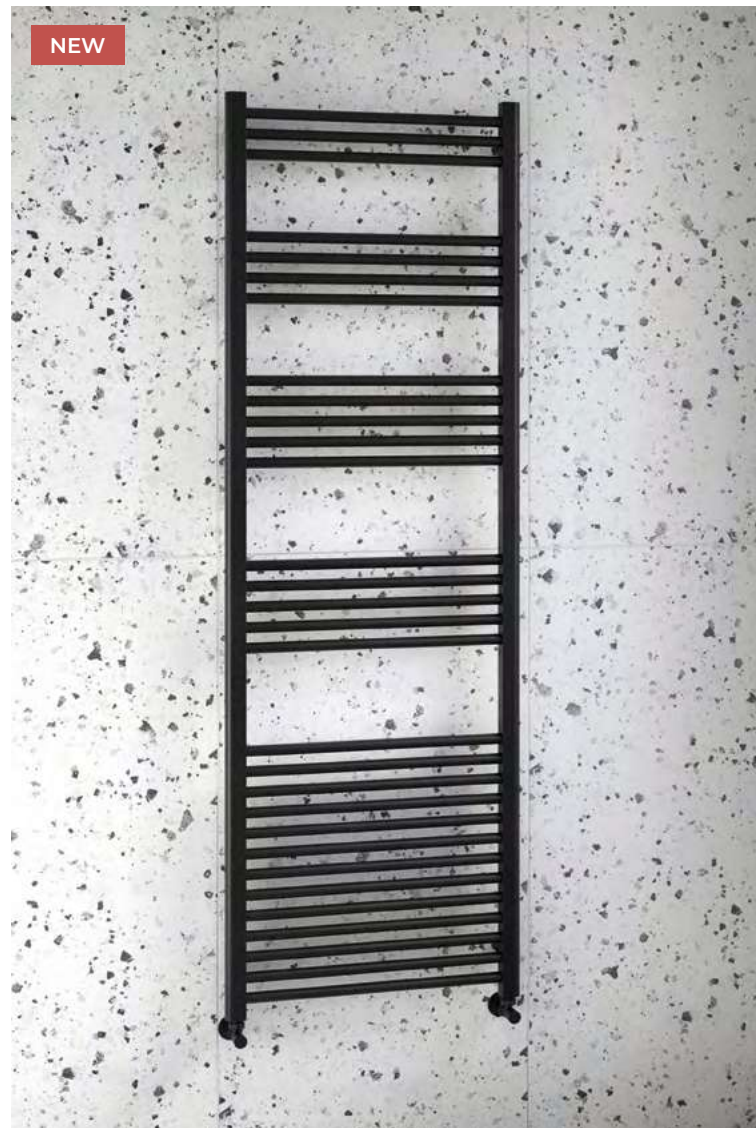

Round Angled Radiator Valves Pair

MSVAROANBL

€40

Round Straight Radiator Valves Pair

MSVAROSTBL

€42

Matt Black - Straight 22mm Bars

| Code          | Size (mm)      | Pipe Centres | Cross Bars | BTU $\Delta$ 50°C | BTU $\Delta$ 60°C | RRP  |
|---------------|----------------|--------------|------------|-------------------|-------------------|------|
| MSALM18X5STBL | H 1800 x W 500 | 450          | 30         | 2467              | 3132              | €202 |
| MSALM18X6STBL | H 1800 x W 600 | 550          | 30         | 2958              | 3756              | €219 |