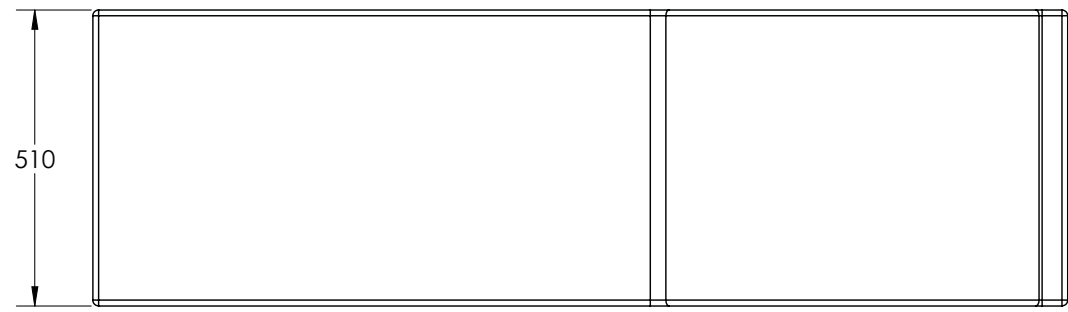

# P Shape 1700mm Front Panel - PSHAPEBP170

SIZE (MM)	H 510 x W 1680 x D 30mm
-----------	-------------------------

The information contained on this page was correct at date of issue. Fitting dimensions are provided as a guide only. Some variation may occur due to manufacturing tolerances. We pursue a policy of continuing improvement in design and performance of our products and so reserve the right to change specifications without prior notice.