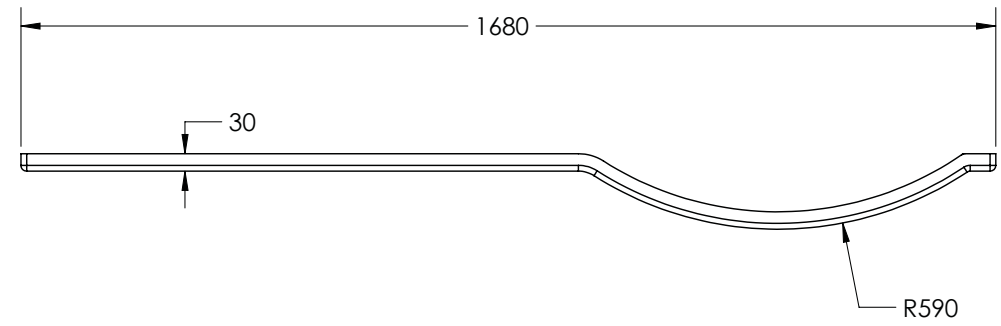

# P Shape 1700mm Front Panel - PSHAPEBP170

SIZE (MM)	H 510 x W 1680 x D 30mm
-----------	-------------------------

The information contained on this page was correct at date of issue. Fitting dimensions are provided as a guide only. Some variation may occur due to manufacturing tolerances. We pursue a policy of continuing improvement in design and performance of our products and so reserve the right to change specifications without prior notice.