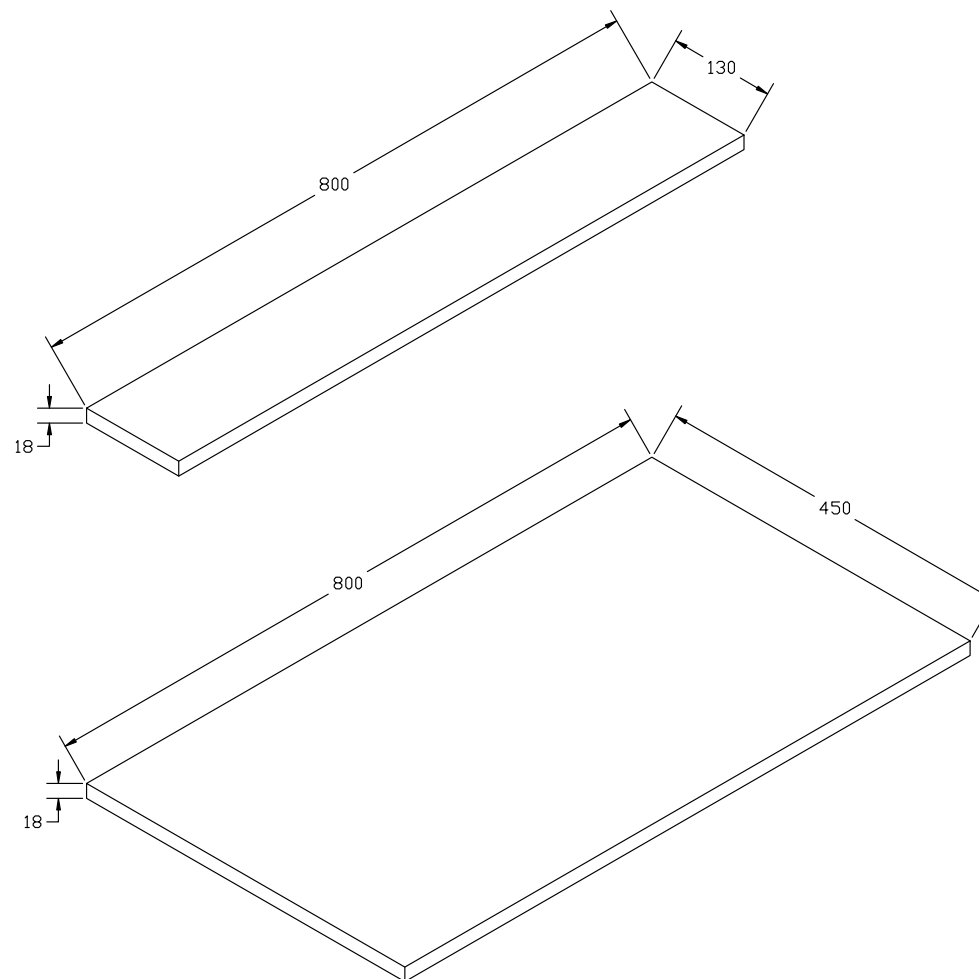

800mm 2 Piece Adjustable End Panel White Gloss - MSWOBP80WG

FINISH	White Gloss
--------	-------------

The information contained on this page was correct at date of issue. Fitting dimensions are provided as a guide only. Some variation may occur due to manufacturing tolerances. We pursue a policy of continuing improvement in design and performance of our products and so reserve the right to change specifications without prior notice.