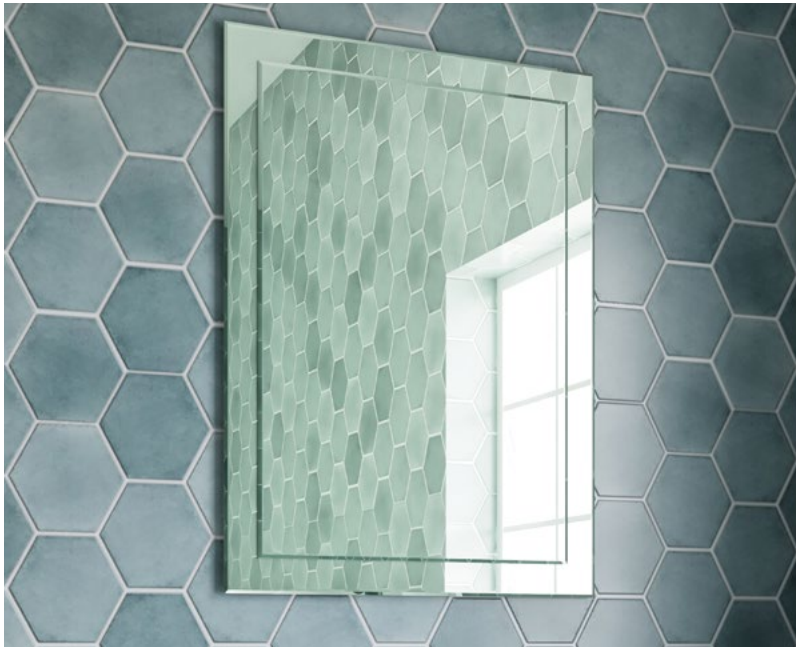

Clara 60 Mirror - MSMICLA60

RANGE	Clara
SIZE (MM)	H 800 X W 600 X D 9mm
FEATURES	<ul style="list-style-type: none">• 4mm Mirror Bonded to 5mm• 10mm Bevel Edge• Landscape or Portrait

The information contained on this page was correct at date of issue. Fitting dimensions are provided as a guide only. Some variation may occur due to manufacturing tolerances. We pursue a policy of continuing improvement in design and performance of our products and so reserve the right to change specifications without prior notice.