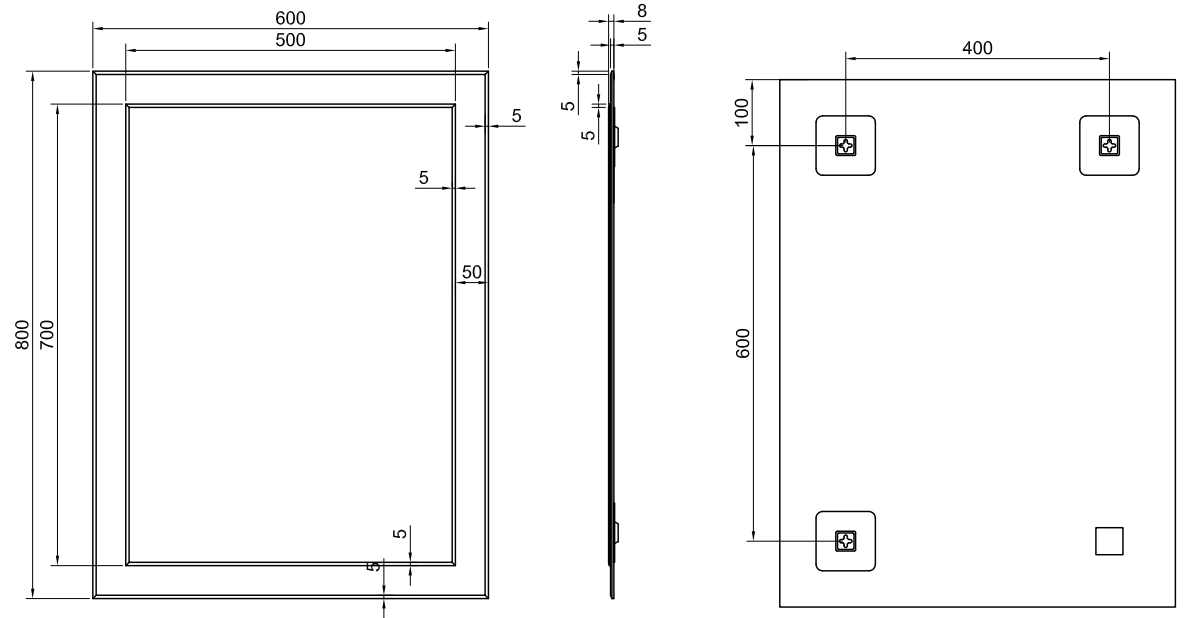

Clara 60 Mirror - MSMICLA60

RANGE	Clara
SIZE (MM)	H 800 X W 600 X D 9mm
FEATURES	<ul style="list-style-type: none">• 4mm Mirror Bonded to 5mm• 10mm Bevel Edge• Landscape or Portrait

The information contained on this page was correct at date of issue. Fitting dimensions are provided as a guide only. Some variation may occur due to manufacturing tolerances. We pursue a policy of continuing improvement in design and performance of our products and so reserve the right to change specifications without prior notice.