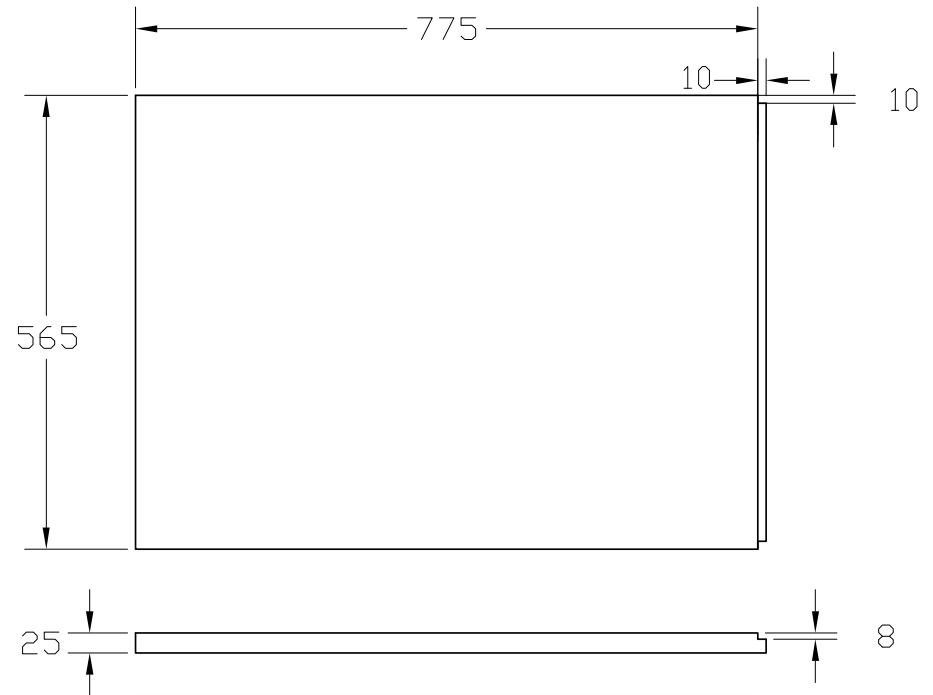

800mm End Acrylic Bath Panel - MSBAEBP80

SIZE(MM)	H 565 X W 775 X D 25
FINISH	White Gloss
TOLERANCE(MM)	+/- 5

The information contained on this page was correct at date of issue. Fitting dimensions are provided as a guide only. Some variation may occur due to manufacturing tolerances. We pursue a policy of continuing improvement in design and performance of our products and so reserve the right to change specifications without prior notice.