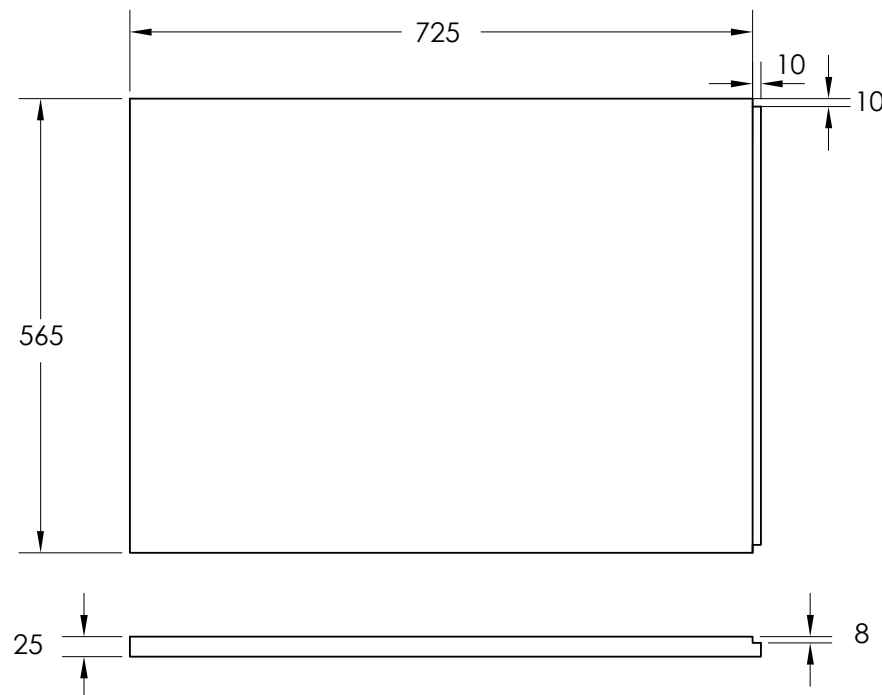

750mm End Acrylic Bath Panel - MSBAEBP75

SIZE(MM)	H 565 X W 725 X D 25
FINISH	White Gloss
TOLERANCE(MM)	+/- 5

The information contained on this page was correct at date of issue. Fitting dimensions are provided as a guide only. Some variation may occur due to manufacturing tolerances. We pursue a policy of continuing improvement in design and performance of our products and so reserve the right to change specifications without prior notice.