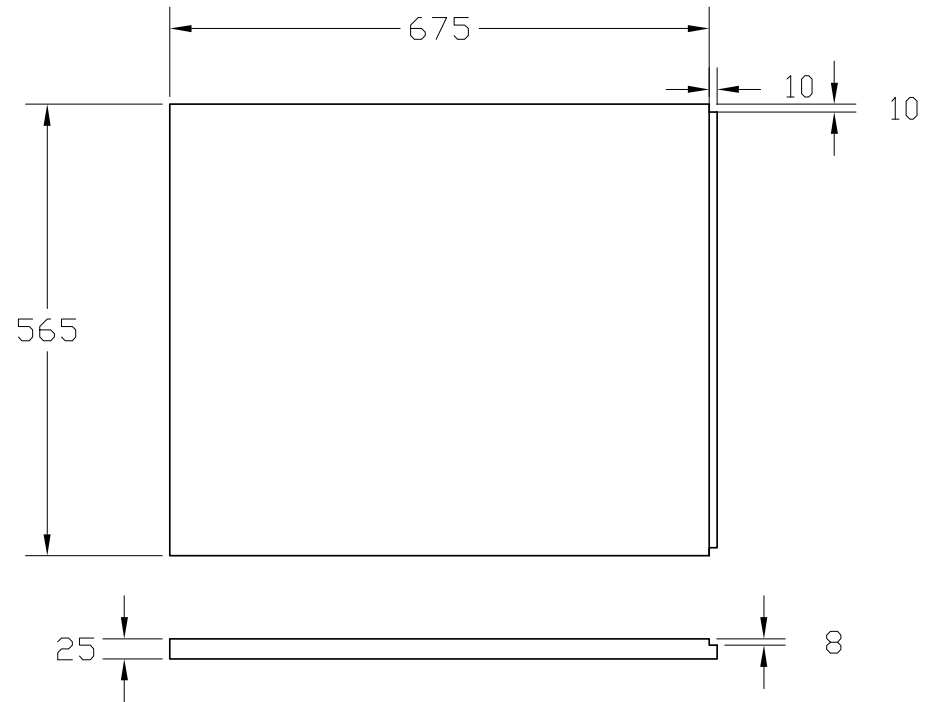

700mm End Acrylic Bath Panel - MSBAEBP70

SIZE(MM)	H 565 X W 675 X D 25
FINISH	White Gloss
TOLERANCE(MM)	+/- 5

The information contained on this page was correct at date of issue. Fitting dimensions are provided as a guide only. Some variation may occur due to manufacturing tolerances. We pursue a policy of continuing improvement in design and performance of our products and so reserve the right to change specifications without prior notice.