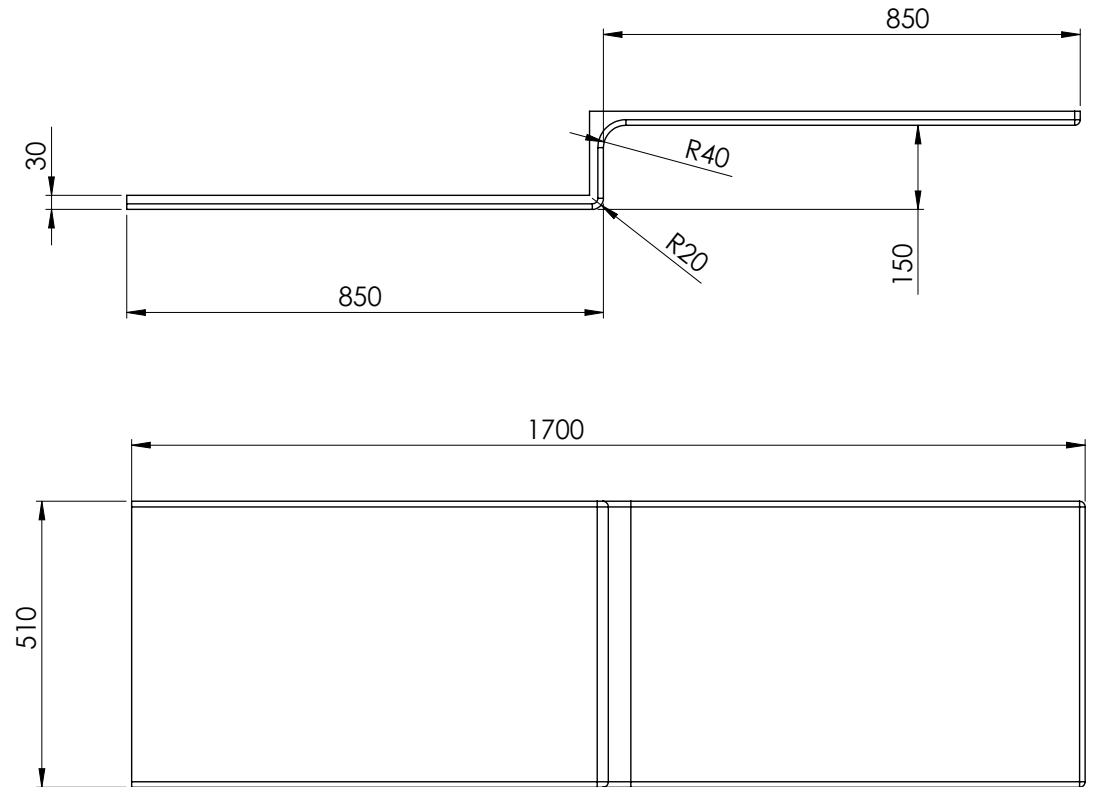

# L Shape 1700mm Front Panel - LSHAPEBP170

|           |                                |
|-----------|--------------------------------|
| SIZE (MM) | H 510 X W 1700 X D 80mm (30mm) |
|-----------|--------------------------------|

The information contained on this page was correct at date of issue. Fitting dimensions are provided as a guide only. Some variation may occur due to manufacturing tolerances. We pursue a policy of continuing improvement in design and performance of our products and so reserve the right to change specifications without prior notice.