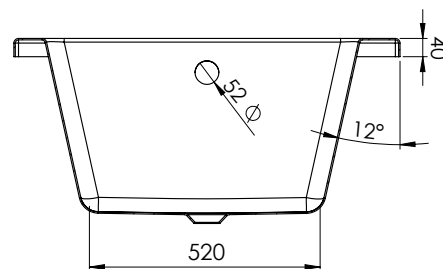

L Shape 1700 Left Hand Shower Bath - LSHAPE170LH

SIZE (MM)	L 1700 X W 850 X H 385mm
WATER CAPACITY	189L
ADDITIONAL INFORMATION	Can Be Drilled For Tap Holes Waste and overflow not included

The information contained on this page was correct at date of issue. Fitting dimensions are provided as a guide only. Some variation may occur due to manufacturing tolerances. We pursue a policy of continuing improvement in design and performance of our products and so reserve the right to change specifications without prior notice.