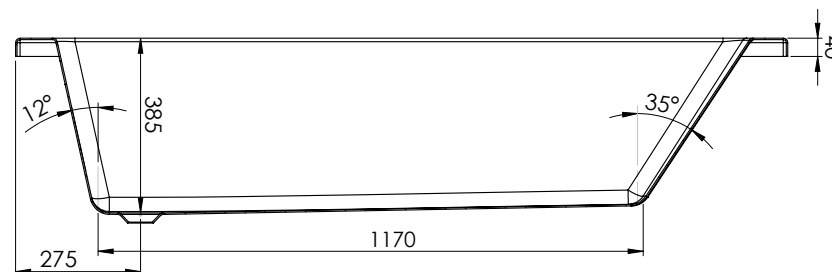

L Shape 1700 Left Hand Shower Bath - LSHAPE170LH

SIZE (MM)	L 1700 X W 850 X H 385mm
WATER CAPACITY	189L
ADDITIONAL INFORMATION	Can Be Drilled For Tap Holes Waste and overflow not included

The information contained on this page was correct at date of issue. Fitting dimensions are provided as a guide only. Some variation may occur due to manufacturing tolerances. We pursue a policy of continuing improvement in design and performance of our products and so reserve the right to change specifications without prior notice.