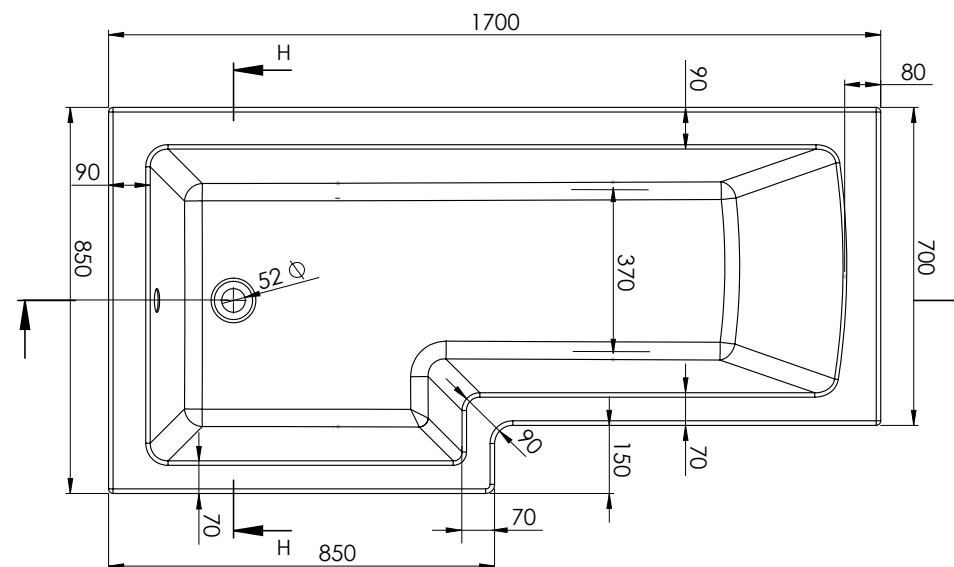

L Shape 1700 Left Hand Shower Bath - LSHAPE170LH

SIZE (MM)	L 1700 X W 850 X H 385mm
WATER CAPACITY	189L
ADDITIONAL INFORMATION	Can Be Drilled For Tap Holes Waste and overflow not included

The information contained on this page was correct at date of issue. Fitting dimensions are provided as a guide only. Some variation may occur due to manufacturing tolerances. We pursue a policy of continuing improvement in design and performance of our products and so reserve the right to change specifications without prior notice.