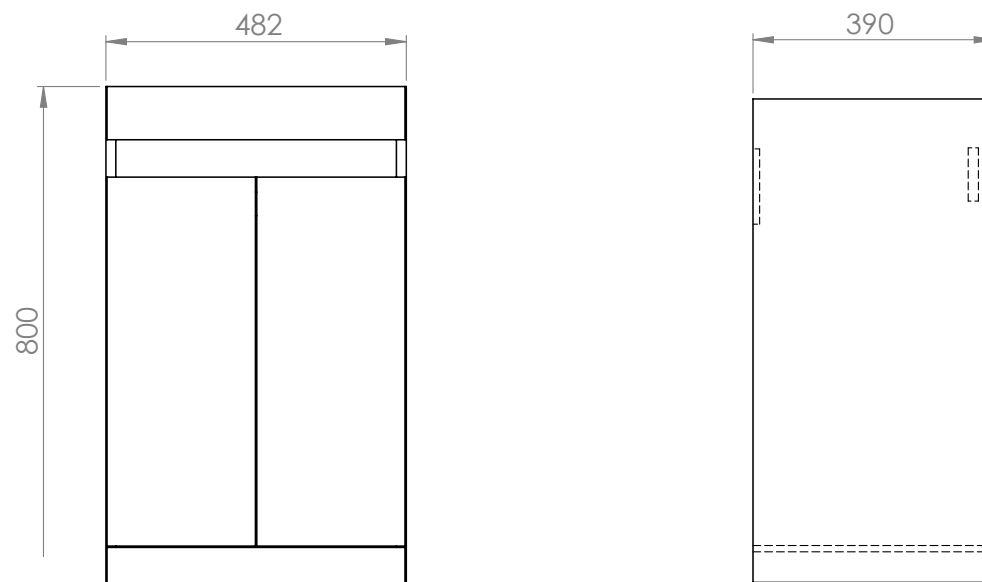

Foley 500mm 2 Door Floor Unit

RANGE	Foley
CODE(S)	MSFFO50FMWH MSFFO50FMGR
SIZE (MM)	H 815 x W 492 x D 395 inc. Basin
FINISH	Matt Grey or White Gloss
BASIN MATERIAL	Ceramic
TAP HOLE(S)	One
ADDITIONAL INFORMATION	Compatible with Foley 500mm 1th Ceramic Basin MSFFO50BA

COLOUR OPTIONS:

White
Gloss

Grey
Matt

The information contained on this page was correct at date of issue. Fitting dimensions are provided as a guide only. Some variation may occur due to manufacturing tolerances. We pursue a policy of continuing improvement in design and performance of our products and so reserve the right to change specifications without prior notice.