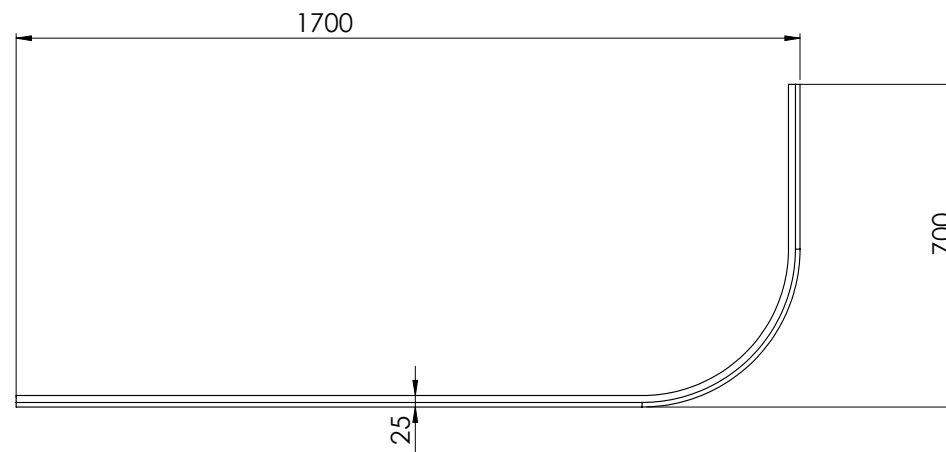

# Birr 1700 x 750mm Bath Panel - BIRBAPA

SIZE(MM)	L 1700 x W 700 x H 530
FINISH	White Gloss

The information contained on this page was correct at date of issue. Fitting dimensions are provided as a guide only. Some variation may occur due to manufacturing tolerances. We pursue a policy of continuing improvement in design and performance of our products and so reserve the right to change specifications without prior notice.