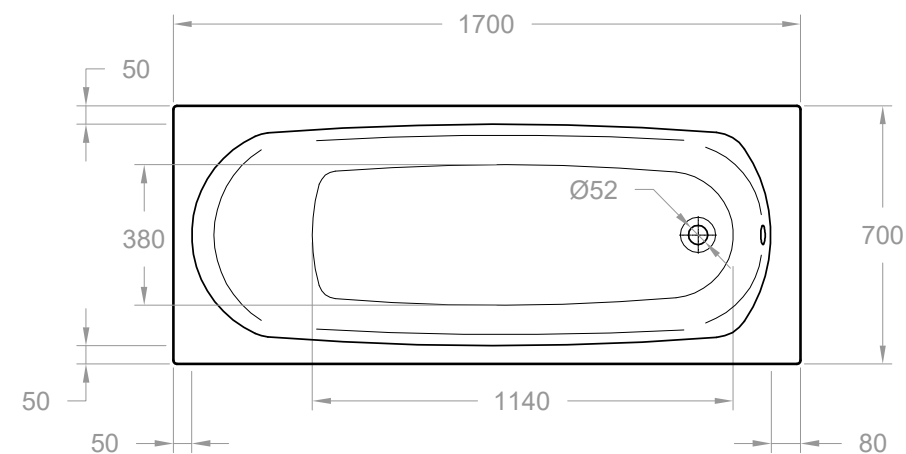

# Arklow 1700 x 700mm Single Ended Bath - ARK170X70SE

<b>SIZE (MM)</b>	L 1700 X W 700 X H 370
<b>WATER CAPACITY</b>	151L
<b>ADDITIONAL INFORMATION</b>	Can Be Drilled For Tap Holes Waste and overflow not included