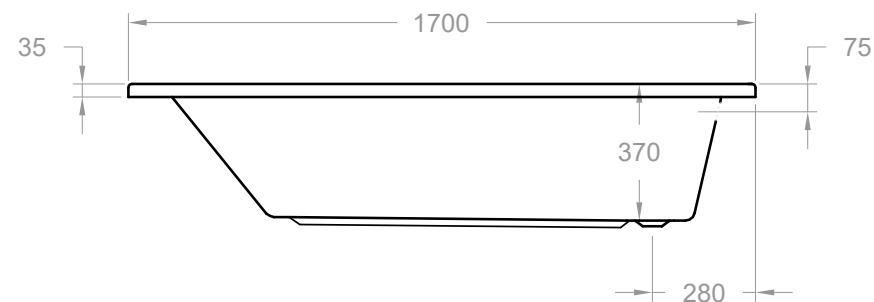

# Arklow 1700 x 700mm Single Ended Bath - ARK170X70SE

<b>SIZE (MM)</b>	L 1700 X W 700 X H 370
<b>WATER CAPACITY</b>	151L
<b>ADDITIONAL INFORMATION</b>	Can Be Drilled For Tap Holes Waste and overflow not included