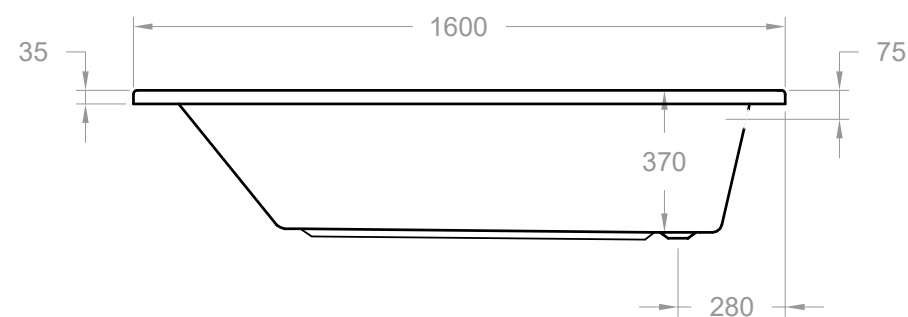

# Arklow 1600 x 700mm Single Ended Bath - ARK160X70SE

MY STYLE

SIZE (MM)	L 1600 X W 700 X H 370
WATER CAPACITY	127L
ADDITIONAL INFORMATION	Can Be Drilled For Tap Holes Waste and overflow not included

The information contained on this page was correct at date of issue. Fitting dimensions are provided as a guide only. Some variation may occur due to manufacturing tolerances. We pursue a policy of continuing improvement in design and performance of our products and so reserve the right to change specifications without prior notice.