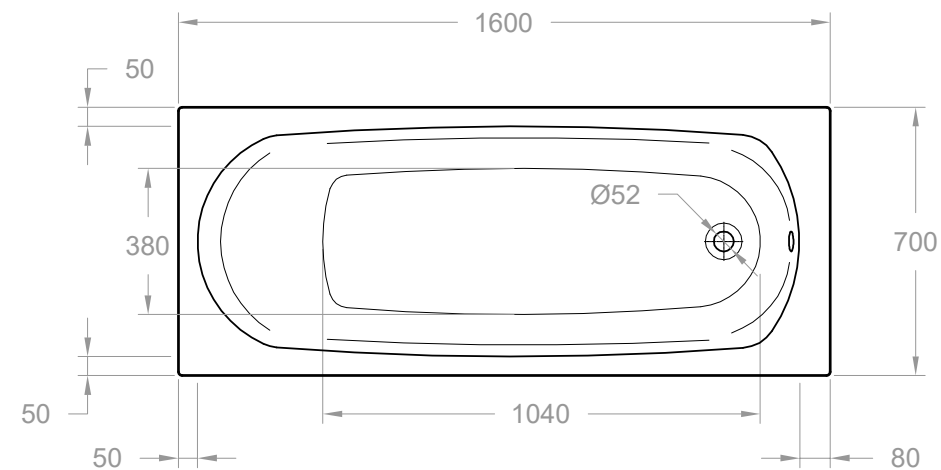

# Arklow 1600 x 700mm Single Ended Bath - ARK160X70SE

MY STYLE

SIZE (MM)	L 1600 X W 700 X H 370
WATER CAPACITY	127L
ADDITIONAL INFORMATION	Can Be Drilled For Tap Holes Waste and overflow not included

The information contained on this page was correct at date of issue. Fitting dimensions are provided as a guide only. Some variation may occur due to manufacturing tolerances. We pursue a policy of continuing improvement in design and performance of our products and so reserve the right to change specifications without prior notice.