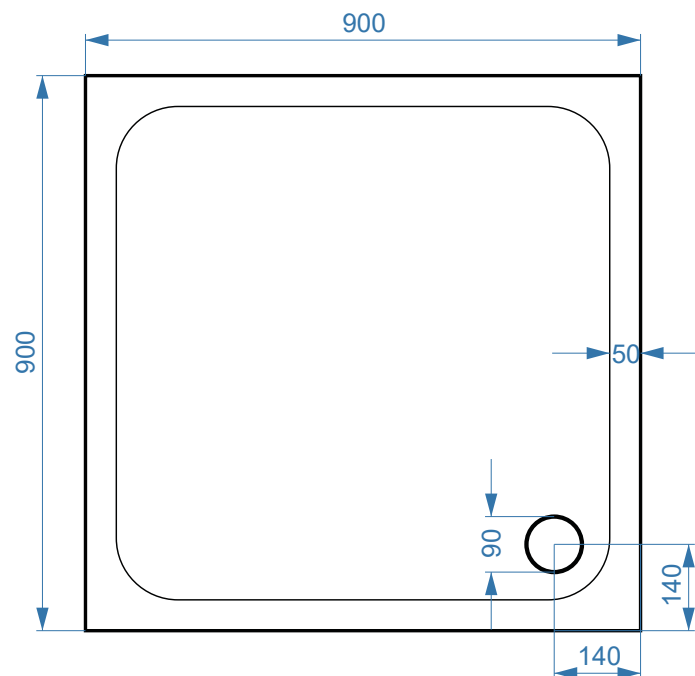

900mm Square Slimline ABS Stone Tray - ST900SQ

SIZE(MM)	L 900 X W 900 X H 45
FINISH	White Smooth Gloss

Waste Outlet

The information contained on this page was correct at date of issue. Fitting dimensions are provided as a guide only. Some variation may occur due to manufacturing tolerances. We pursue a policy of continuing improvement in design and performance of our products and so reserve the right to change specifications without prior notice.