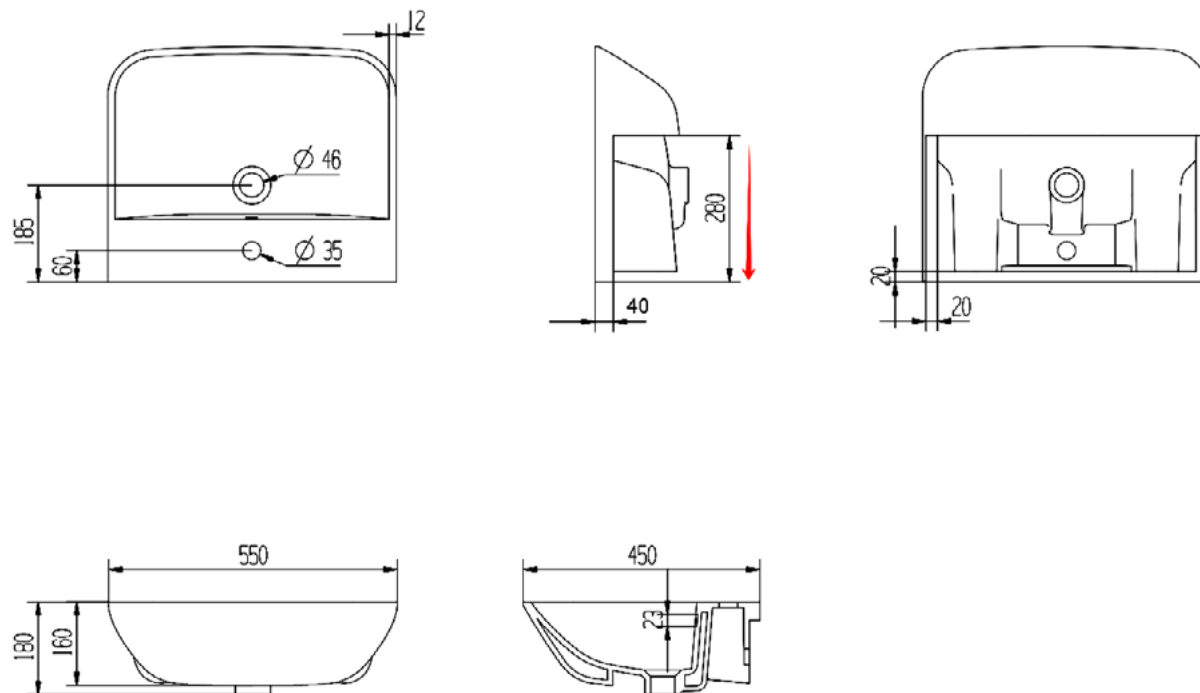

# Rene 550 Ceramic 1TH Semi Recessed Basin - MSREBASR

MY STYLE

RANGE	Rene
SIZE (MM)	H 160 x W 550 X D 450mm
TAP HOLE(S)	One
MATERIAL	Ceramic
NET WEIGHT	15 Kg
COLOUR	White Gloss

The information contained on this page was correct at date of issue. Fitting dimensions are provided as a guide only. Some variation may occur due to manufacturing tolerances. We pursue a policy of continuing improvement in design and performance of our products and so reserve the right to change specifications without prior notice.