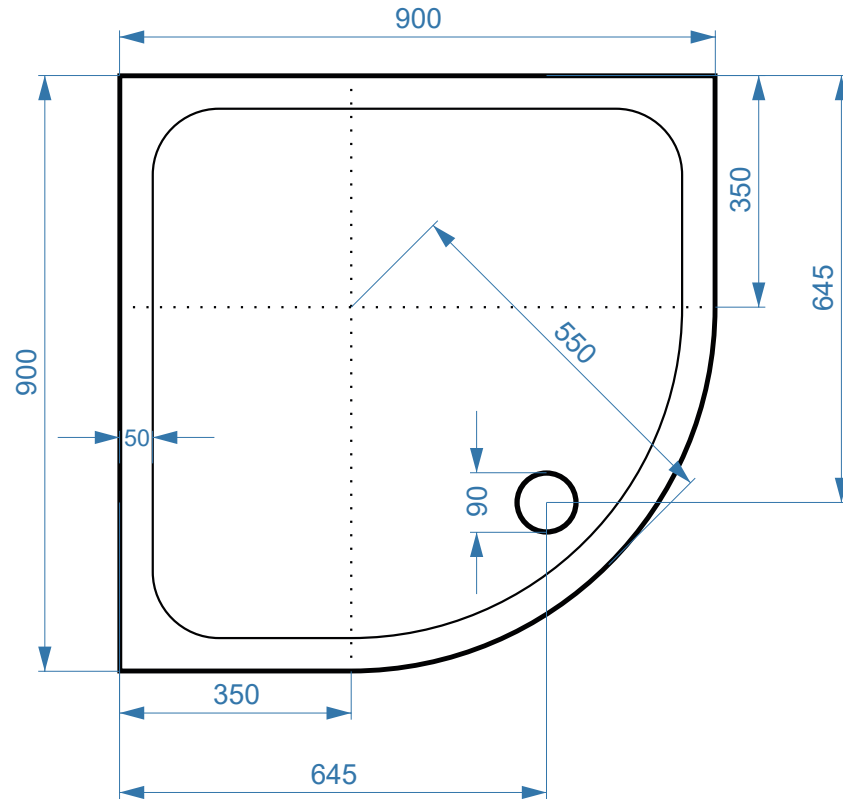

900mm Quad Slimline ABS Stone Tray FB - ST900QDFB

SIZE(MM)	L 900 X W 900 X H 45
FINISH	White Smooth Gloss

****Image waste position is for illustration purposes only.
Please check the waste position of each tray.***