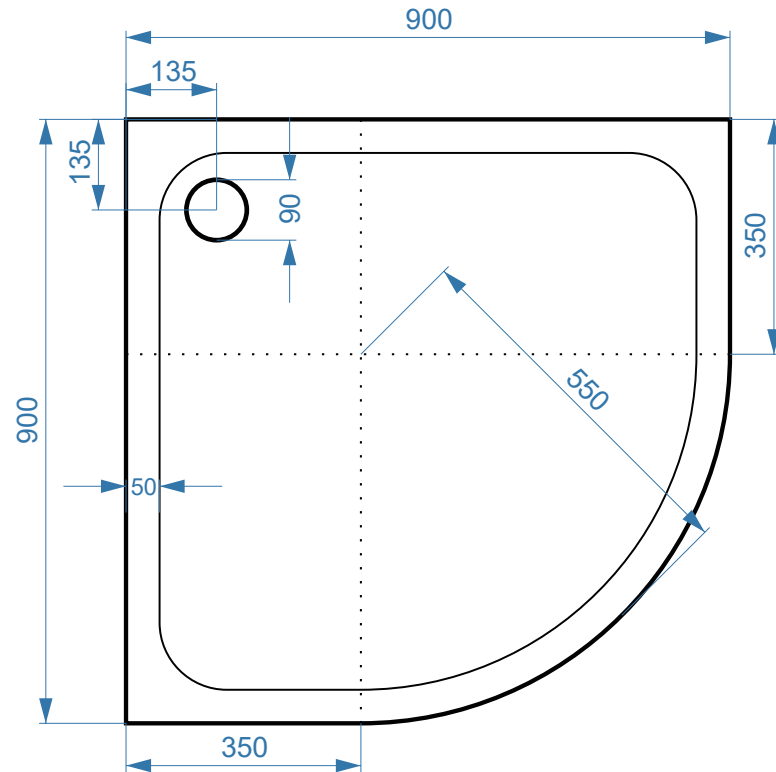

900mm Quad Slimline ABS Stone Tray BB - ST900QDBB

| | |
|----------|----------------------|
| SIZE(MM) | L 900 X W 900 X H 45 |
| FINISH | White Smooth Gloss |

****Image waste position is for illustration purposes only.
Please check the waste position of each tray.***

Waste Outlet

The information contained on this page was correct at date of issue. Fitting dimensions are provided as a guide only. Some variation may occur due to manufacturing tolerances. We pursue a policy of continuing improvement in design and performance of our products and so reserve the right to change specifications without prior notice.