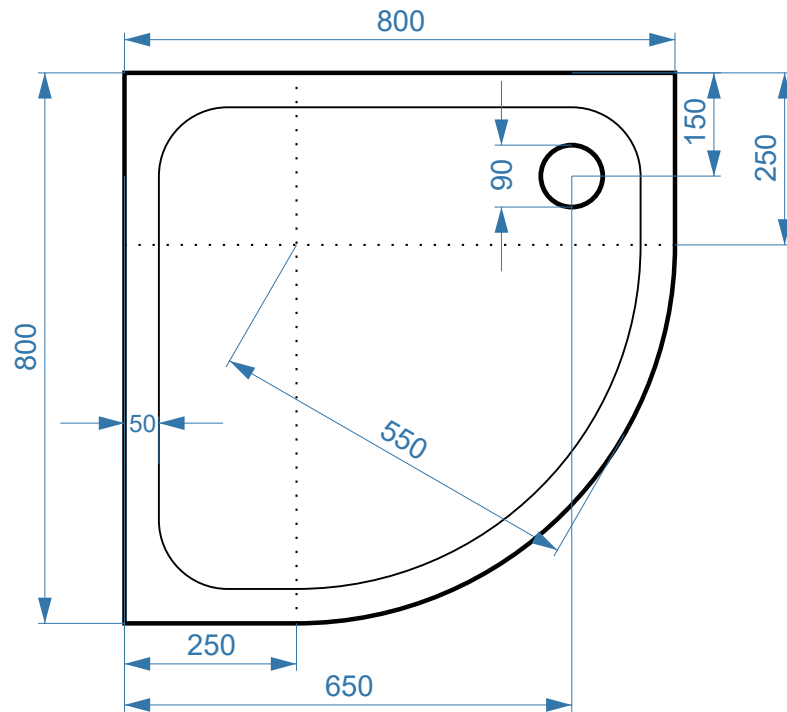

800mm Quad Slimline ABS Stone Tray - ST800QD

SIZE(MM)	L 800 X W 800 X H 45
FINISH	White Smooth Gloss

****Image waste position is for illustration purposes only.
Please check the waste position of each tray.***

Waste Outlet

The information contained on this page was correct at date of issue. Fitting dimensions are provided as a guide only. Some variation may occur due to manufacturing tolerances. We pursue a policy of continuing improvement in design and performance of our products and so reserve the right to change specifications without prior notice.