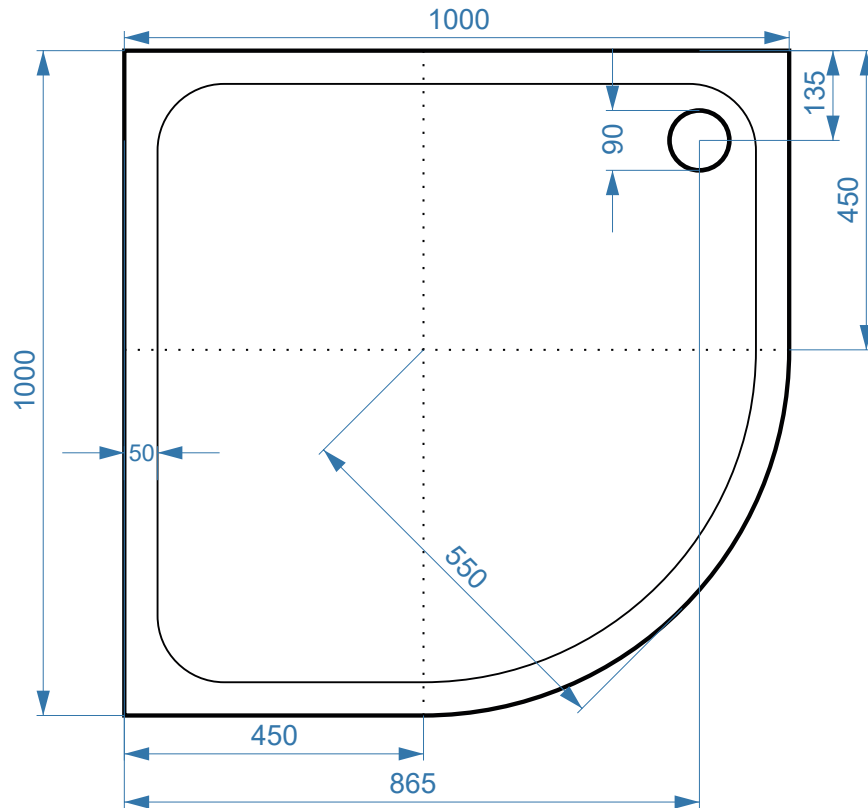

# 1000mm Quad Slimline ABS Stone Tray - ST1000QD

SIZE(MM)	L 1000 X W 1000 X H 45
FINISH	White Smooth Gloss

***\*Image waste position is for illustration purposes only.  
Please check the waste position of each tray.***

The information contained on this page was correct at date of issue. Fitting dimensions are provided as a guide only. Some variation may occur due to manufacturing tolerances. We pursue a policy of continuing improvement in design and performance of our products and so reserve the right to change specifications without prior notice.