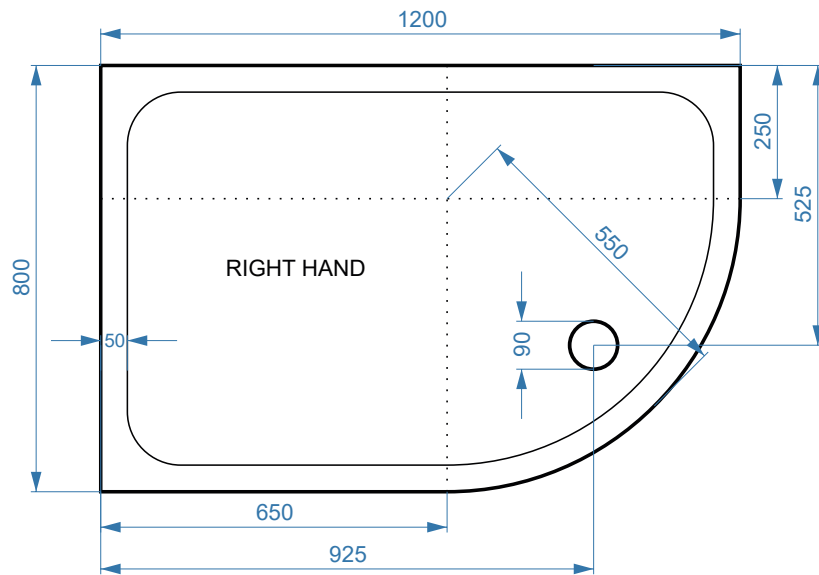

1200x800mm Offset Quad Right Hand Slimline Stone Tray - ST1200X800OSQDRH

SIZE(MM)	L 1200 X W 800 X H 45
FINISH	White Smooth Gloss

****Image waste position is for illustration purposes only.
Please check the waste position of each tray.***

Waste Outlet

The information contained on this page was correct at date of issue. Fitting dimensions are provided as a guide only. Some variation may occur due to manufacturing tolerances. We pursue a policy of continuing improvement in design and performance of our products and so reserve the right to change specifications without prior notice.