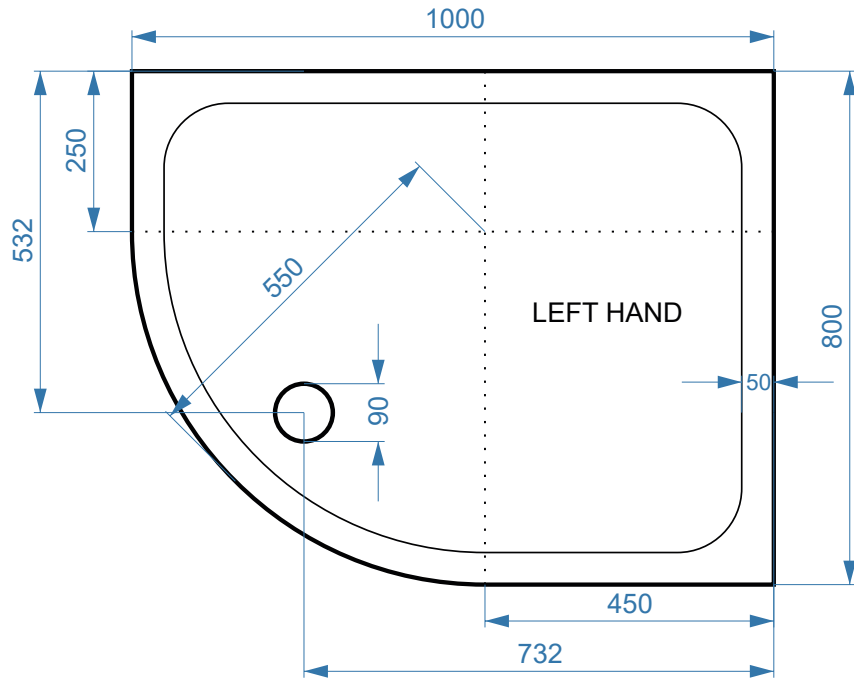

1000x800mm Offset Quad Left Hand Slimline Stone Tray - ST1000X800OSQDLH

SIZE(MM)	L 1000 X W 800 X H 45
FINISH	White Smooth Gloss

****Image waste position is for illustration purposes only.
Please check the waste position of each tray.***

Waste Outlet

The information contained on this page was correct at date of issue. Fitting dimensions are provided as a guide only. Some variation may occur due to manufacturing tolerances. We pursue a policy of continuing improvement in design and performance of our products and so reserve the right to change specifications without prior notice.